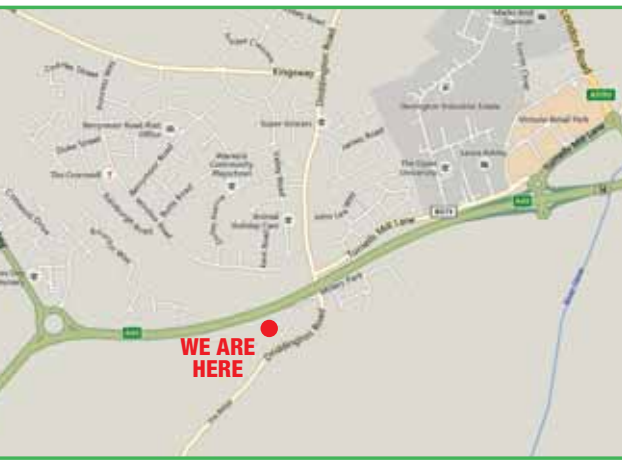

**A & J Sectional Buildings Ltd
Showsite**

**Millers Lane
Wellingborough
Northants NN8 2NF
Tel: 01933 423281**

**Opening Hours:
Monday - Saturday 9am - 5pm
Sunday 10.30am - 4.30pm**

www.ajsectional.com